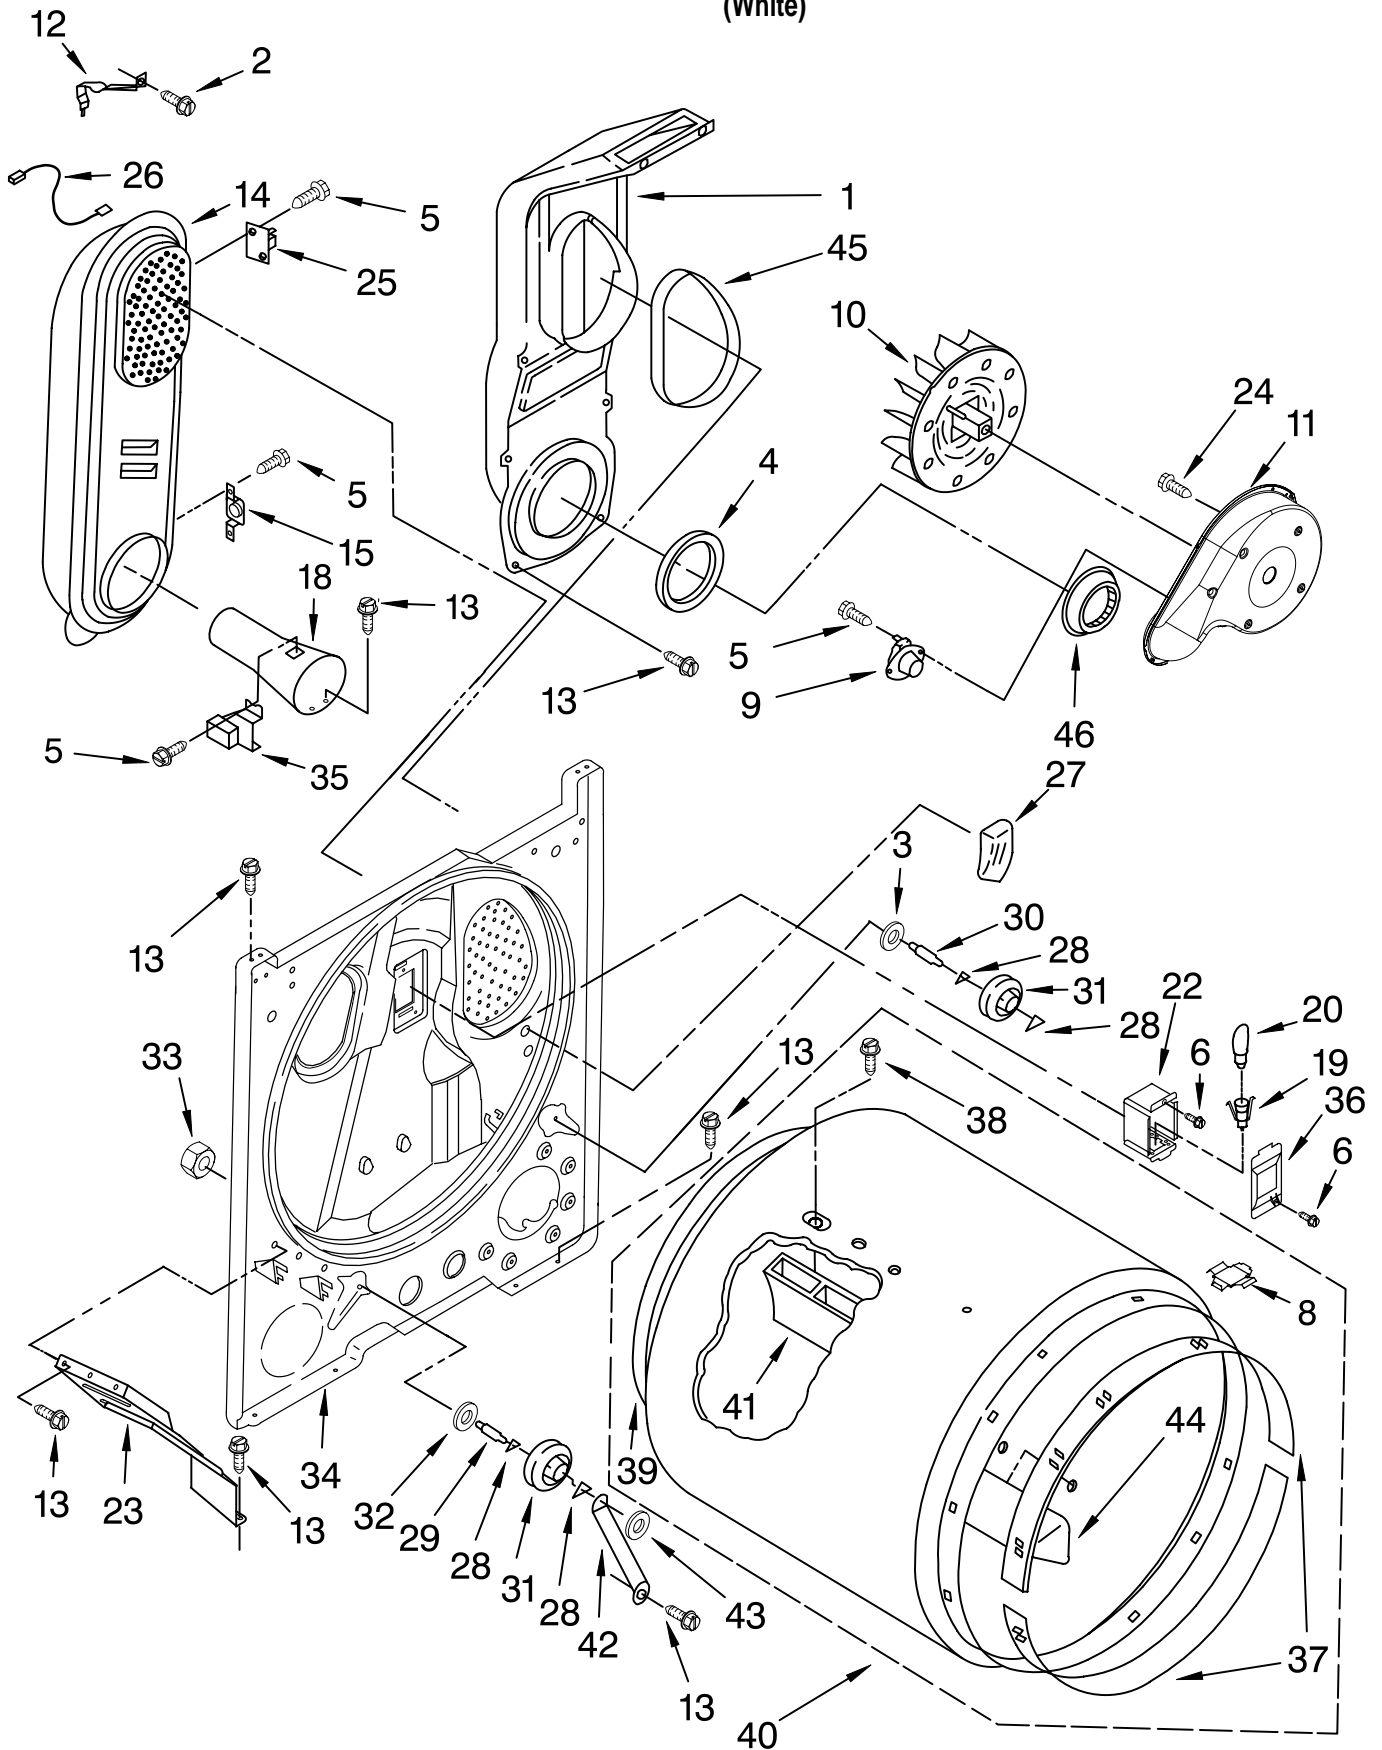

BULKHEAD PARTS

For Models: NGD5800TQ0
(White)

IMPORTANT: All Part Numbers Listed Are Whirlpool Numbers. Source Parts Through Whirlpool.

BULKHEAD PARTS

For Models: NGD5800TQ0
(White)

Illus. No.	Part No.	DESCRIPTION	Illus. No.	Part No.	DESCRIPTION	Illus. No.	Part No.	DESCRIPTION
1	348368	Lint Chute Assembly	14	8530285	Box, Heater	29	3399506	Shaft, L.H.
2	489463	Screw, 8-18 x 5/8	15	3403140	Thermostat, 205°F (96°C)	30	3399507	Shaft, R.H.
3	3388703	Washer-Support	18	8066049	Funnel, Burner	31	3397590	Roller, Support
4	347139	Seal, Lint Chute	19	3403634	Socket Assembly	32	348197	Washer, Support
5	90767	Screw, 8-18 x 3/8	20	3406124	Bulb	33	3359452	Nut, 3/8-16
6	487909	Screw, 8-15 x 1/2	22	3977373	Bracket, Drum Light	34	3403414	Bulkhead
8	8066086	Drum Hole Plug	23	3406022	Bracket, Bulkhead	35	338906	Sensor, Radiant
9	8318268	Thermostat, Internal-Bias	24	3390647	Screw, 8-18 x 1/2	36	3402841	Lens, Drum Light
10	694089	Wheel, Blower	25	280010	Kit, Thermal Cut-Off (Includes Illus. 15)	37	692526	Ring, Bearing
11	8577230	Housing, Blower	26	3401707	Wire, Jumper	38	W10109200	Screw, 11-16 x 3/4
12	3398161	Clip	27	3976479	Pad, Sensor	39	3406130	Seal, Rear Drum
13	343641	Screw, 10-16 x 1/2	28	690997	Ring, Tri	40	695587	Drum Assembly
						41	692490	Baffle, Drum (2)
						42	3976434	Bracket, Support
						43	90296	Clip
						44	3403636	Baffle, Drum (1)
						45	339956	Seal
						46	696302	Shield, Exhaust

IMPORTANT: All Part Numbers Listed Are Whirlpool Numbers. Source Parts Through Whirlpool.